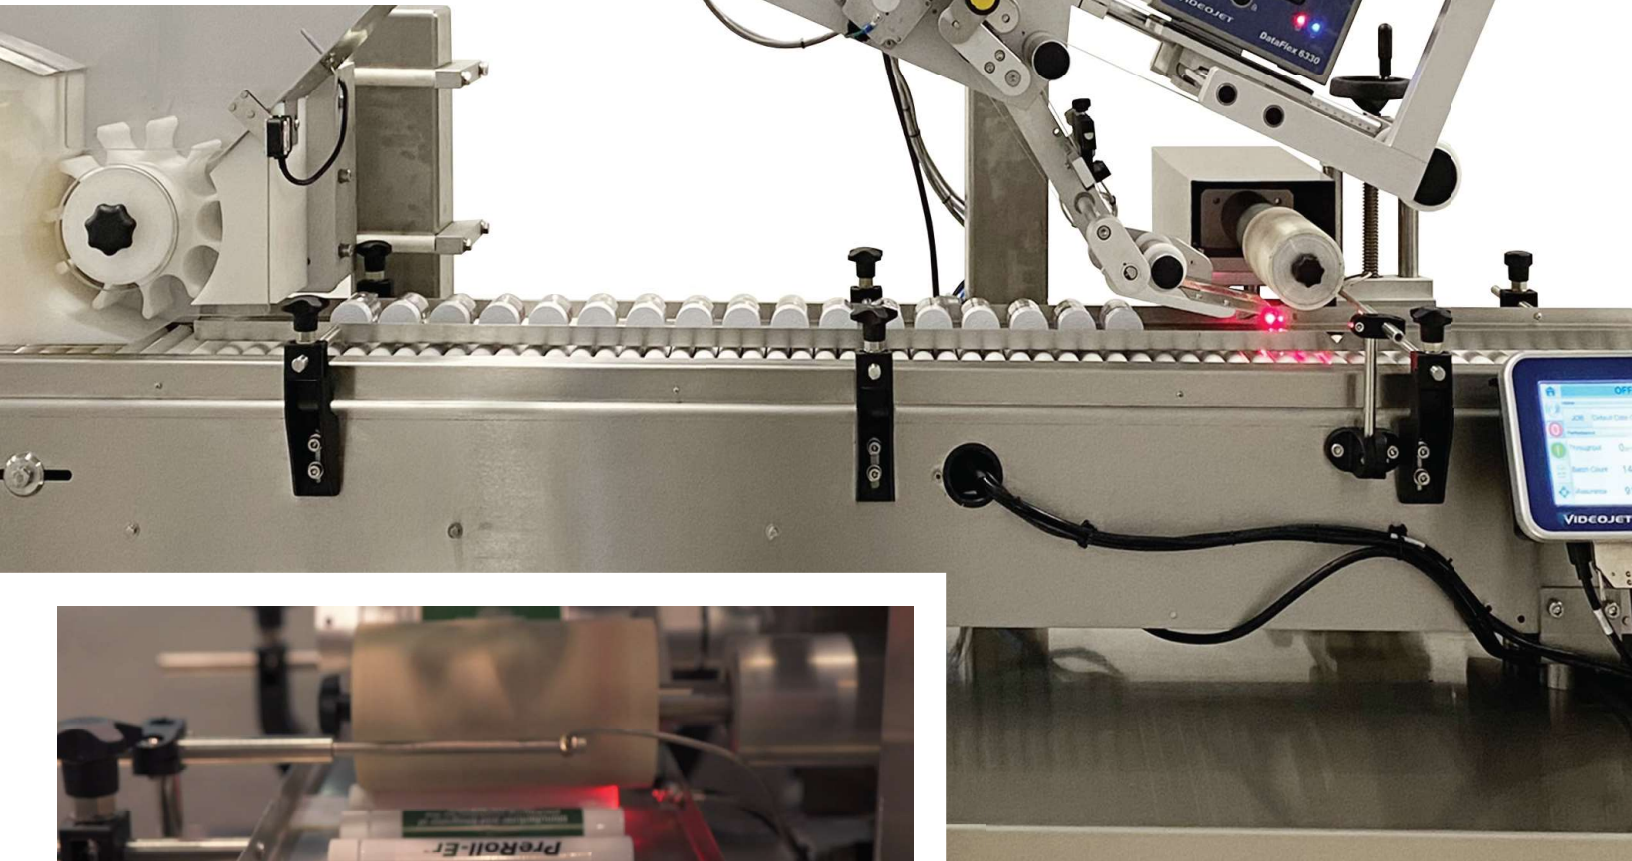

# PreRoll-Er™

PROVEN SOLUTIONS  
FOR CANNABIS AUTOMATION

THE ULTIMATE EXPERIENCE  
BACKED BY TOP TECHNOLOGY

*Tube Labeler*

# Tube Labeler

The highly precise prism station ensures a perfectly placed and applied label every time.

## Top Technologies

The tube labeler applies labels on tubes and jars of any sizes. The equipment comes with a tube and jar feeding system that is easily adjustable. It combines Italian technology and North American sturdiness to ensure precise application.

## Highlights

Production capacity: up to 100 units/min	Automatic tube and jar feeding system
Adapts to all tubes and jars	Easily adjustable precise settings
Sturdy construction	Label width up to 100 mm
Motorized roller conveyor	Low maintenance / User friendly
Italian imported application head	Food grade aluminium and 304 stainless steel
Prism station for optimal precision	Fast and toolless change-over