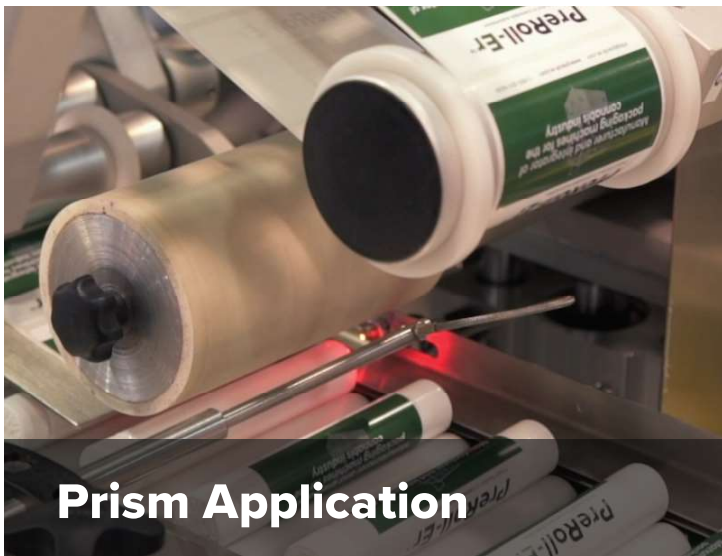

What People are Saying

“Our operators find the machine very easy to work with and it's easy to make any needed adjustments.”

“One of the things that impressed us about Procepack is their service after the sale. Both technicians and administrative staff have made site visits.”